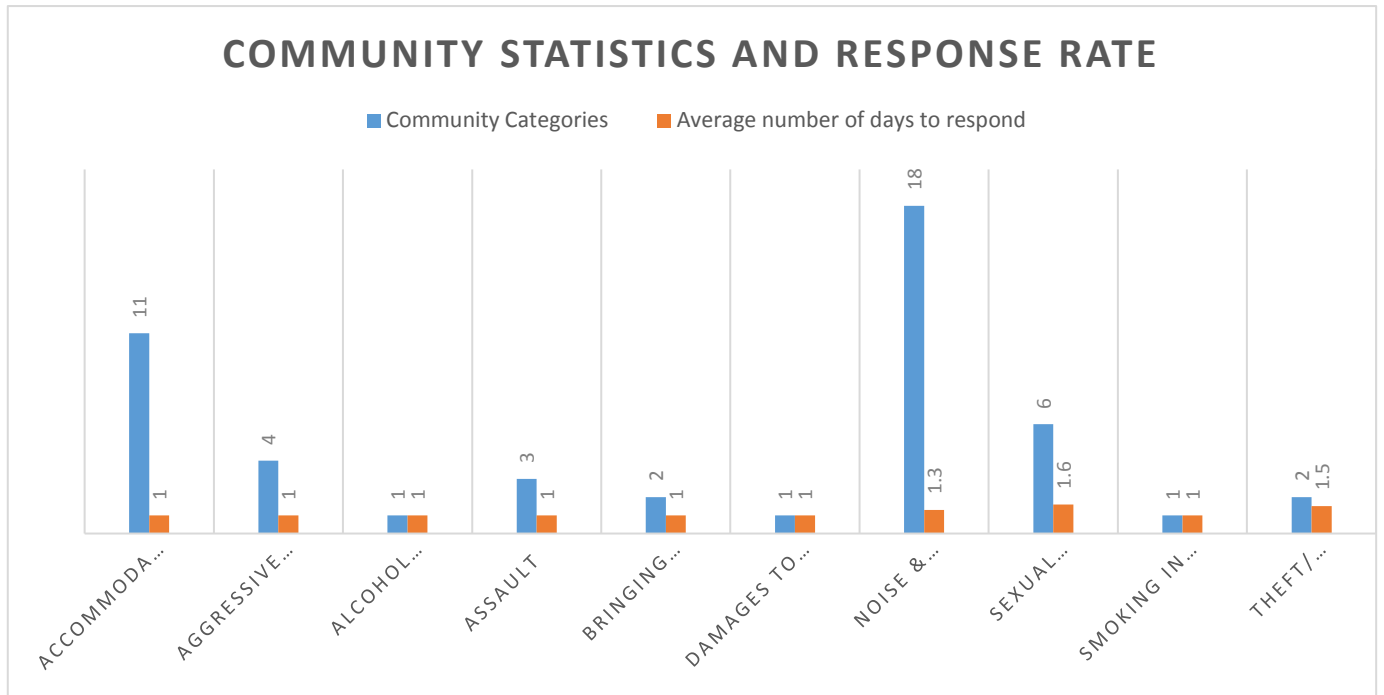

Overview of Community Statistics from 8th January 2018 to 16th April 2018 (Term 2)

- #### Community Categories
- ACCOMMODATION & HOUSEKEEPING ISSUES
 - AGGRESSIVE/ ABUSIVE BEHAVIOUR
 - ALCOHOL ISSUES
 - ASSAULT
 - BRINGING THE UNIVERSITY INTO DISREPUTE
 - NOISE & NUISANCE BEHAVIOUR
 - SEXUAL ASSAULT
 - SMOKING IN THE BUILDING
 - STUDENT WELFARE
 - SUSPECTED CRIMINAL ACTIVITY
 - SUSPECTED DRUG USE
 - THEFT/ ATTEMPTED THEFT
 - TRESPASSERS