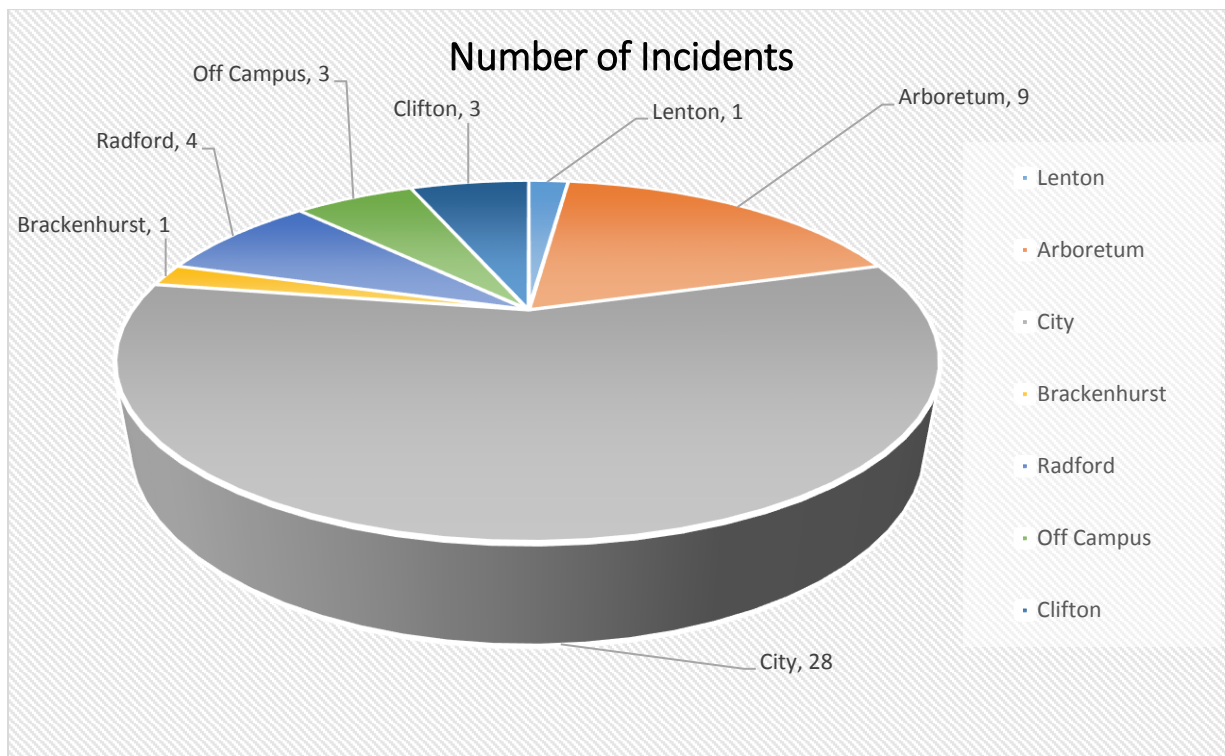

1 x CPO	2 days	1 x No Action Taken
March 2018			
1 x Arboretum	1 x Local Resident	2 days	1 x No Action Taken
3 x Radford	3 x Local Resident	3 days	3 x CPWN Issued and Formal University Warning
1 x Clifton	1 x Local Resident	1 day	1 x No Action Taken
April 2018			
0	N/A	N/A	N/A

City Area Snapshot

Area	Total number of noise complaints
Arboretum	10
Clifton	1
Lenton	1
Radford	3
Nottingham city	3

Arboretum Hot Spot Streets include: See Map 1

Addison Street

Newstead Grove

Gedling Grove

Colville Street/Villas

Lenton Hot Spot Streets include: See Map 2

Douglas Road

Radford Hot Spot Streets include: See Map 3

Lake Street