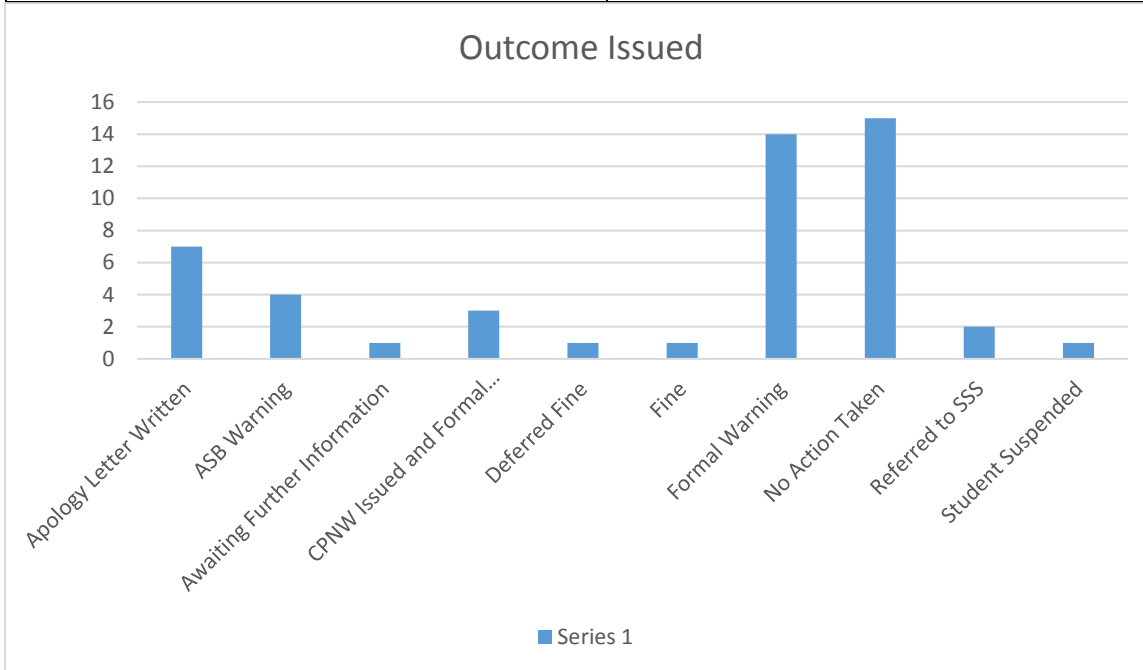

Fine	1
Formal Warning	14
No Action Taken	15
Referred to SSS	2
Student Suspended	1

Break Down of statistics re: noise nuisance in the city

January 2018			
Area:	Reported by:	Response rate:	University action per student residing in a property:
1 x Arboretum	1 x NTU Student	1 day	1 x ASB Warning
1 x Lenton	1 x Local Resident	1 day	1 x Apology Letter Written
February 2018			
8 x Arboretum	5 x Notts Police	1.2 days average	1 x Apology Letter 3 x Formal Warning 1 x ASB Warning
	1 x Local Resident	1 day	1 x ASB Warning
	1 x CPO	2 days	1 x Apology Letter Written
	1 x Lettings Agent	1 day	1 x Apology Letter Written
3 x City	2 x Student	3.5 days average	1 x No Action Taken 1 x Formal Warning